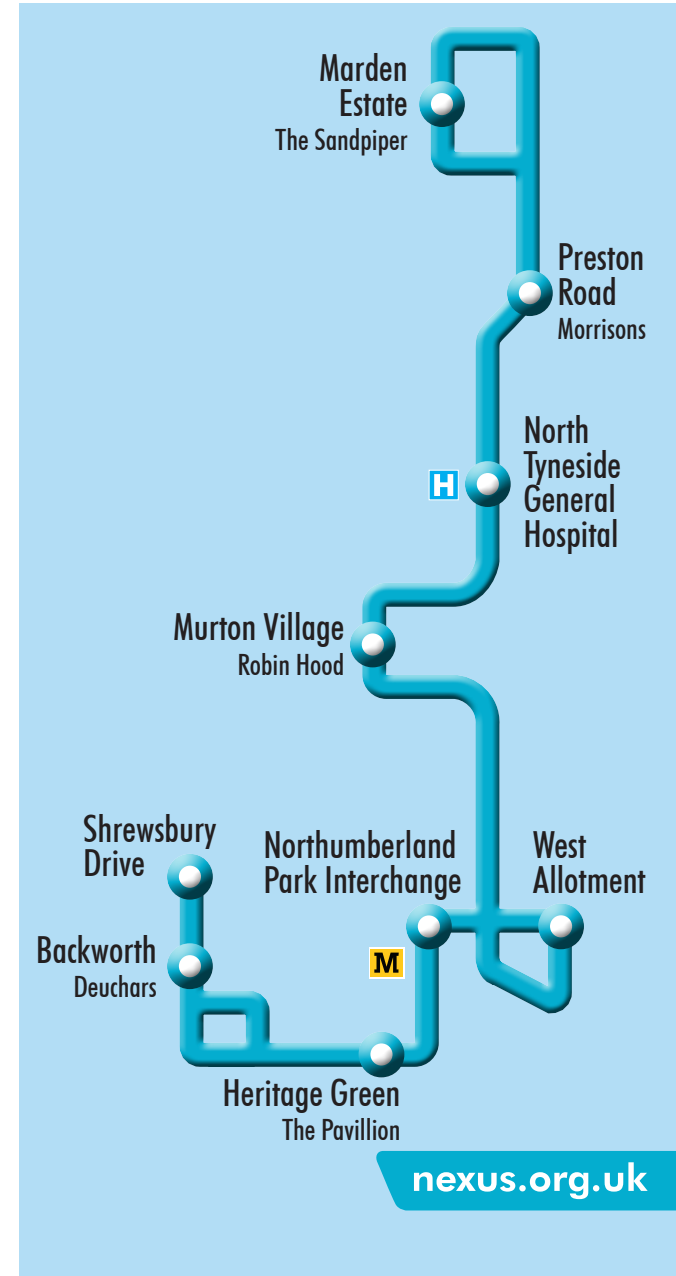

In person
Central Station Metro station
Gateshead Interchange
Haymarket Metro station
North Shields Metro station
Park Lane Interchange
South Shields 34-36 Fowler Street
All our TravelShops are open Monday to Friday

Backworth - Northumberland Park - West Allotment - Murton Village - Rake Lane - Marden Estate

Operated by Central Taxis of Gateshead

Monday to Saturday

Marden Estate, The Sandpiper	---	---	---	---	0910
Morrisons, Preston Grange n/b	---	---	---	---	0916
North Tyneside Gen Hospital H	---	---	---	---	0918
Murton Village, Robin Hood	---	---	---	---	0922
West Allotment Club	---	---	---	---	0928
Northumberland Park Int. M	0732	0752	0812	0832	0932
Heritage Green, The Pavillion	0733	0753	0813	0833	0933
Backworth, Deuchars	0738	0758	0818	0838	0938
Backworth, Shrewsbury Drive	0740	0800	0820	0840	0940

Backworth, Shrewsbury Drive	0722	0742	0802	0822	0841
Backworth, Deuchars	0724	0744	0804	0824	0843
Heritage Green, The Pavillion	0729	0749	0809	0829	0848
Northumberland Park Int. M	0730	0750	0810	0830	0849
West Allotment	---	---	---	---	0851
Murton Village, Robin Hood	---	---	---	---	0858
North Tyneside Gen Hospital H	---	---	---	---	0902
Morrisons, Preston Grange n/b	---	---	---	---	0905
Marden Estate, The Sandpiper	---	---	---	---	0908

Services 359 operates 'Hail and Ride' on Shrewsbury Drive, Church Road, Killingworth Avenue and Murton Lane. To catch the bus in the hail and ride areas, just indicate clearly to the driver and the bus will stop to pick you up at any safe place on request.