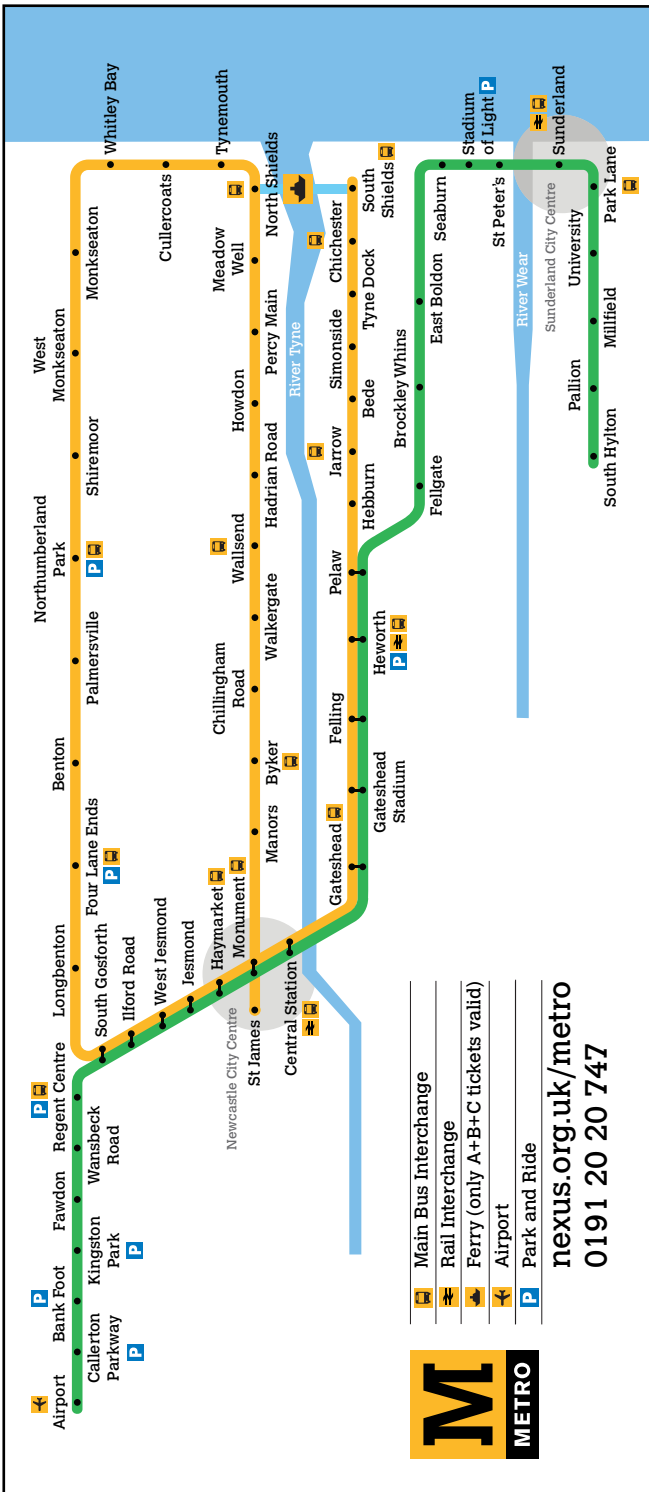

How to get in touch with Nexus

359

**Marden Estate -
Murton Village - Backworth**
From 1 September 2019